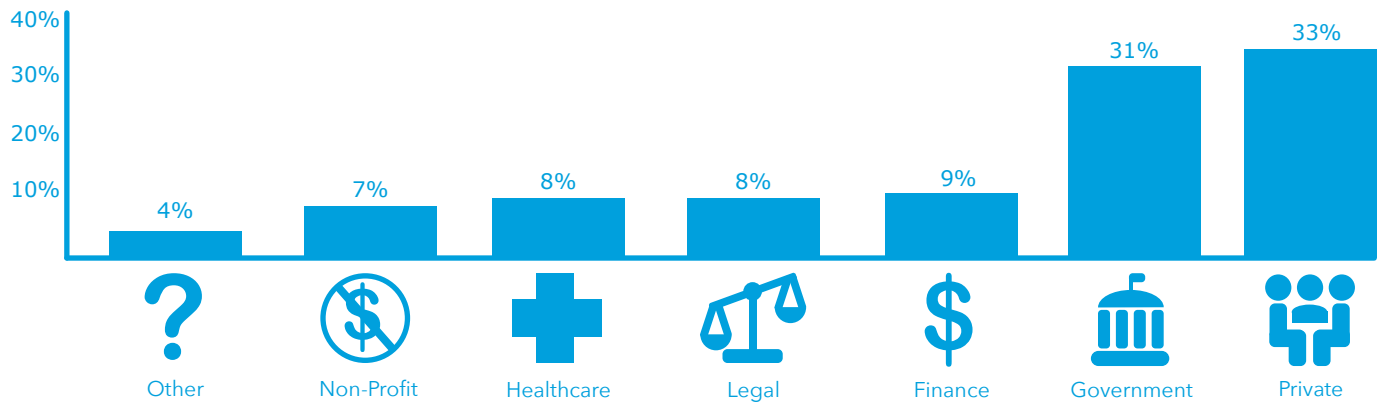

Member Demographics

*As of Dec. 1, 2019

76% Women

24% Men

Ages

18-29: 10%
 30-44: 45%
 45-59: 36%
 60+: 9%

MORE THAN 2,650+ COMPANIES REPRESENTED

Industries Our Members Work In

Member Growth

Mentor/Protege

475+

Members Involved In Mentorship Program

Students

750+
Student Members

Giving Back

\$12,000+