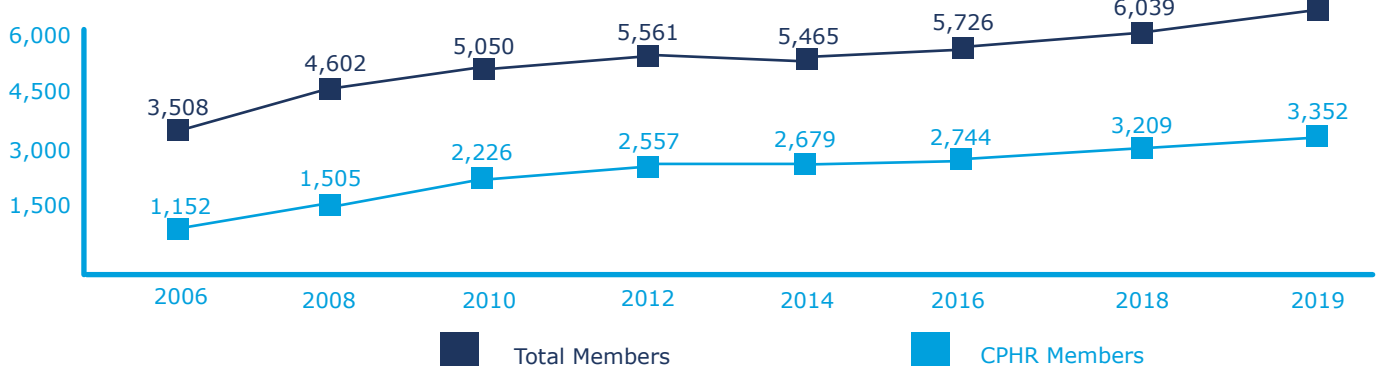

Member Demographics

*As of Dec. 1, 2019

76% Women

24% Men

Ages

18-29: 10%
 30-44: 45%
 45-59: 36%
 60+: 9%

MORE THAN 2,650+ COMPANIES REPRESENTED

Industries Our Members Work In

Member Growth

Mentor/Protege

475+

Members Involved In Mentorship Program

Students

750+
Student Members

Giving Back

\$12,000+